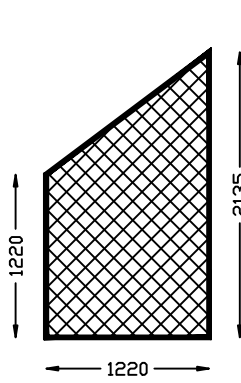

Alistage

SHAPES AND SIZES OF
Plywood Decked Stages
AVAILABLE FOR HIRE AND SALE

Pt No 7428

IMPERIAL EQUIVALENTS OF METRIC SIZES	
2440mm = 8ft	1830mm = 6ft
1220mm = 8ft	610mm = 2ft