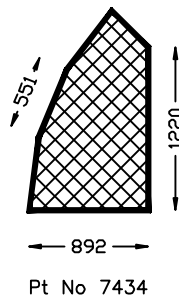

Pt No 7420

Pt No 7421

Pt No 8013

Pt No 8014

IMPERIAL EQUIVALENTS OF METRIC SIZES	
2440mm = 8ft	1830mm = 6ft
1220mm = 8ft	610mm = 2ft

Alistage

SHAPES AND SIZES OF
Plywood Decked Stages
AVAILABLE FOR HIRE AND SALE

Pt No 7406

Pt No 7407

Pt No 7408

Pt No 7409

IMPERIAL EQUIVALENTS OF METRIC SIZES	
2440mm = 8ft	1830mm = 6ft
1220mm = 8ft	610mm = 2ft

Alistage

SHAPES AND SIZES OF
Plywood Decked Stages
AVAILABLE FOR HIRE AND SALE

IMPERIAL EQUIVALENTS OF METRIC SIZES	
2440mm = 8ft	1830mm = 6ft
1220mm = 8ft	610mm = 2ft

THE OVERALL DIAMETER OF THE ABOVE UNIT IS 9.15 Mtrs
THE DIAMETER OF THE INTERMEDIATE CIRCLE IS 6.69 Mtrs
THE DIAMETER OF THE SMALLER INNER CIRCLE IS 4.22 Mtrs

IMPERIAL EQUIVALENTS OF METRIC SIZES	
2440mm = 8ft	1830mm = 6ft
1220mm = 8ft	610mm = 2ft

Alistage

SHAPES AND SIZES OF Plywood Decked Stages AVAILABLE FOR HIRE AND SALE

IMPERIAL EQUIVALENTS OF METRIC SIZES	
2440mm = 8ft	1830mm = 6ft
1220mm = 8ft	610mm = 2ft