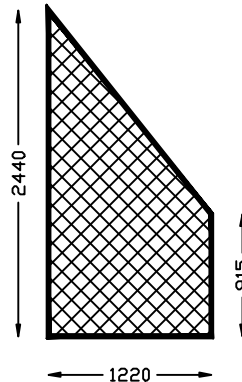

Alistage

SHAPES AND SIZES OF
Plywood Decked Stages
AVAILABLE FOR HIRE AND SALE

Pt No 7425

IMPERIAL EQUIVALENTS OF METRIC SIZES	
2440mm = 8ft	1830mm = 6ft
1220mm = 8ft	610mm = 2ft