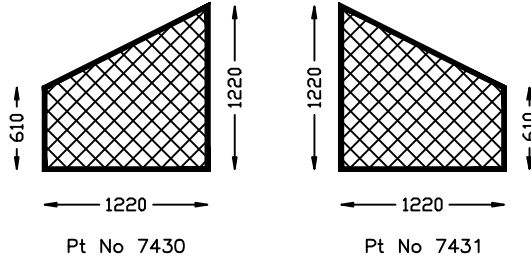

Pt No 7420

Pt No 7421

Pt No 8013

Pt No 8014

IMPERIAL EQUIVALENTS OF METRIC SIZES	
2440mm = 8ft	1830mm = 6ft
1220mm = 8ft	610mm = 2ft

Alistage

SHAPES AND SIZES OF
Plywood Decked Stages
AVAILABLE FOR HIRE AND SALE

Pt No 7406

Pt No 7407

Pt No 7408

Pt No 7409

IMPERIAL EQUIVALENTS OF METRIC SIZES	
2440mm = 8ft	1830mm = 6ft
1220mm = 8ft	610mm = 2ft

Alistage

SHAPES AND SIZES OF
Plywood Decked Stages
AVAILABLE FOR HIRE AND SALE

IMPERIAL EQUIVALENTS OF METRIC SIZES	
2440mm = 8ft	1830mm = 6ft
1220mm = 8ft	610mm = 2ft

THE OVERALL DIAMETER OF THE ABOVE UNIT IS 9.15 Mtrs
THE DIAMETER OF THE INTERMEDIATE CIRCLE IS 6.69 Mtrs
THE DIAMETER OF THE SMALLER INNER CIRCLE IS 4.22 Mtrs

IMPERIAL EQUIVALENTS OF METRIC SIZES	
2440mm = 8ft	1830mm = 6ft
1220mm = 8ft	610mm = 2ft

Alistage

SHAPES AND SIZES OF Plywood Decked Stages AVAILABLE FOR HIRE AND SALE

IMPERIAL EQUIVALENTS OF METRIC SIZES	
2440mm = 8ft	1830mm = 6ft
1220mm = 8ft	610mm = 2ft