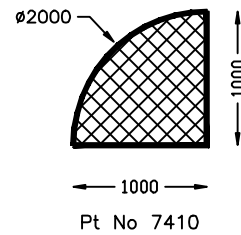

Pt No 7420

Pt No 7421

Pt No 8013

Pt No 8014

IMPERIAL EQUIVALENTS OF METRIC SIZES	
2440mm = 8ft	1830mm = 6ft
1220mm = 8ft	610mm = 2ft

Alistage

SHAPES AND SIZES OF
Plywood Decked Stages
AVAILABLE FOR HIRE AND SALE

Pt No 7406

Pt No 7407

Pt No 7408

Pt No 7409

IMPERIAL EQUIVALENTS OF METRIC SIZES	
2440mm = 8ft	1830mm = 6ft
1220mm = 8ft	610mm = 2ft

Alistage

SHAPES AND SIZES OF
Plywood Decked Stages
AVAILABLE FOR HIRE AND SALE

IMPERIAL EQUIVALENTS OF METRIC SIZES	
2440mm = 8ft	1830mm = 6ft
1220mm = 8ft	610mm = 2ft

THE OVERALL DIAMETER OF THE ABOVE UNIT IS 9.15 Mtrs
THE DIAMETER OF THE INTERMEDIATE CIRCLE IS 6.69 Mtrs
THE DIAMETER OF THE SMALLER INNER CIRCLE IS 4.22 Mtrs

IMPERIAL EQUIVALENTS OF METRIC SIZES	
2440mm = 8ft	1830mm = 6ft
1220mm = 8ft	610mm = 2ft

Alistage

SHAPES AND SIZES OF Plywood Decked Stages AVAILABLE FOR HIRE AND SALE

IMPERIAL EQUIVALENTS OF METRIC SIZES	
2440mm = 8ft	1830mm = 6ft
1220mm = 8ft	610mm = 2ft