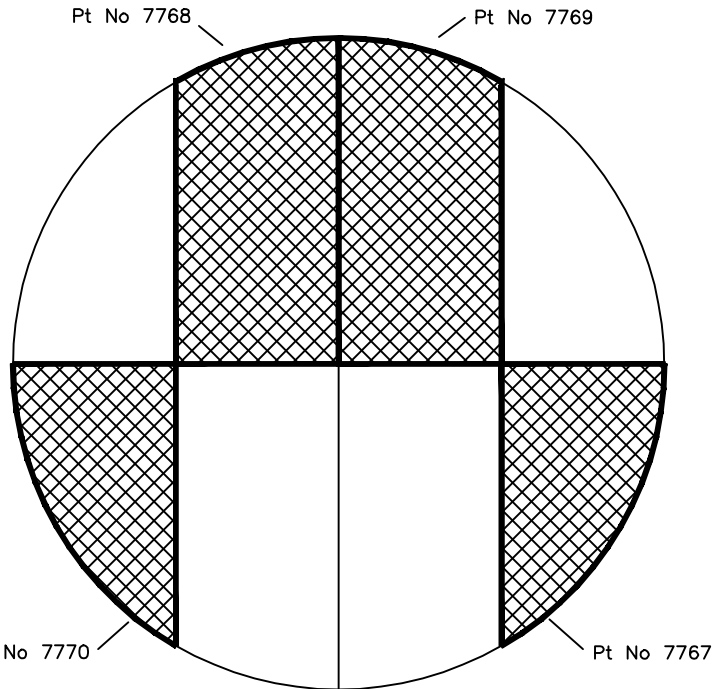

Pt No 7406

Pt No 7407

Pt No 7408

Pt No 7409

IMPERIAL EQUIVALENTS OF METRIC SIZES	
2440mm = 8ft	1830mm = 6ft
1220mm = 8ft	610mm = 2ft

Alistage

SHAPES AND SIZES OF
Plywood Decked Stages
AVAILABLE FOR HIRE AND SALE

IMPERIAL EQUIVALENTS OF METRIC SIZES	
2440mm = 8ft	1830mm = 6ft
1220mm = 8ft	610mm = 2ft

Alistage

SHAPES AND SIZES OF Plywood Decked Stages AVAILABLE FOR HIRE AND SALE

IMPERIAL EQUIVALENTS OF METRIC SIZES	
2440mm = 8ft	1830mm = 6ft
1220mm = 8ft	610mm = 2ft

Alistage

**SHAPES AND SIZES OF
Plywood Decked Stages
AVAILABLE FOR HIRE AND SALE**

2 Mtr DIAMETER STAGE

2.44 Mtr DIAMETER STAGE

3 Mtr DIAMETER STAGE

4.88 Mtr DIAMETER STAGE

4 Mtr DIAMETER STAGE

IMPERIAL EQUIVALENTS OF METRIC SIZES			
2440mm	= 8ft	1830mm	= 6ft
1220mm	= 8ft	610mm	= 2ft

Alistage

SHAPES AND SIZES OF
Bar Deck Stages
AVAILABLE FOR HIRE AND SALE

← 610 →
Pt No 7509

← 610 →
Pt No 7805

← 610 →
Pt No 7806

← 610 →
Pt No 7808

← 610 →
Pt No 8015

IMPERIAL EQUIVALENTS OF METRIC SIZES	
2440mm = 8ft	1830mm = 6ft
1220mm = 8ft	610mm = 2ft