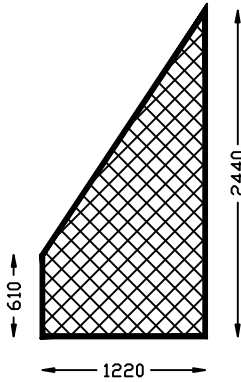

Pt No 7420

Pt No 7421

Pt No 8013

Pt No 8014

IMPERIAL EQUIVALENTS OF METRIC SIZES	
2440mm = 8ft	1830mm = 6ft
1220mm = 8ft	610mm = 2ft

Alistage

SHAPES AND SIZES OF
Plywood Decked Stages
AVAILABLE FOR HIRE AND SALE

Pt No 7406

Pt No 7407

Pt No 7408

Pt No 7409

IMPERIAL EQUIVALENTS OF METRIC SIZES	
2440mm = 8ft	1830mm = 6ft
1220mm = 8ft	610mm = 2ft

Alistage

SHAPES AND SIZES OF
Plywood Decked Stages
AVAILABLE FOR HIRE AND SALE