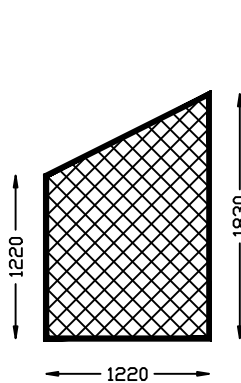

Pt No 7420

Pt No 7421

Pt No 8013

Pt No 8014

IMPERIAL EQUIVALENTS OF METRIC SIZES	
2440mm = 8ft	1830mm = 6ft
1220mm = 8ft	610mm = 2ft

Alistage

SHAPES AND SIZES OF
Plywood Decked Stages
AVAILABLE FOR HIRE AND SALE

Pt No 7406

Pt No 7407

Pt No 7408

Pt No 7409

IMPERIAL EQUIVALENTS OF METRIC SIZES	
2440mm = 8ft	1830mm = 6ft
1220mm = 8ft	610mm = 2ft

Alistage

SHAPES AND SIZES OF
Plywood Decked Stages
AVAILABLE FOR HIRE AND SALE

Alistage

**SHAPES AND SIZES OF
Plywood Decked Stages
AVAILABLE FOR HIRE AND SALE**

2 Mtr DIAMETER STAGE

2.44 Mtr DIAMETER STAGE

3 Mtr DIAMETER STAGE

4.88 Mtr DIAMETER STAGE

4 Mtr DIAMETER STAGE

IMPERIAL EQUIVALENTS OF METRIC SIZES			
2440mm	= 8ft	1830mm	= 6ft
1220mm	= 8ft	610mm	= 2ft