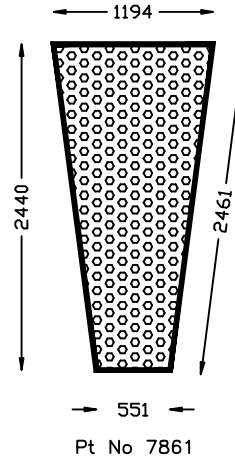

Alistage

SHAPES AND SIZES OF
Bar Deck Stages
AVAILABLE FOR HIRE AND SALE

← 610 →
Pt No 7509

← 610 →
Pt No 7805

← 610 →
Pt No 7806

← 610 →
Pt No 7808

← 610 →
Pt No 8015

IMPERIAL EQUIVALENTS OF METRIC SIZES	
2440mm = 8ft	1830mm = 6ft
1220mm = 8ft	610mm = 2ft

Alistage

SHAPES AND SIZES OF
Light Deck Stages
AVAILABLE FOR HIRE AND SALE

Pt No 7841

Pt No 7842

Pt No 7843

Pt No 7844

Pt No 7849

Pt No 7845

Pt No 7846

Pt No 7847

Pt No 7848

IMPERIAL EQUIVALENTS OF METRIC SIZES	
2440mm = 8ft	1830mm = 6ft
1220mm = 8ft	610mm = 2ft

4.88 Mtr DIAMETER STAGE

IMPERIAL EQUIVALENTS OF METRIC SIZES	
2440mm = 8ft	1830mm = 6ft
1220mm = 8ft	610mm = 2ft

Alistage

SHAPES AND SIZES OF
Grid Deck Stages
AVAILABLE FOR HIRE AND SALE

DETAIL OF GRID DECK SURFACE

IMPERIAL EQUIVALENTS OF METRIC SIZES	
2440mm = 8ft	1830mm = 6ft
1220mm = 8ft	610mm = 2ft