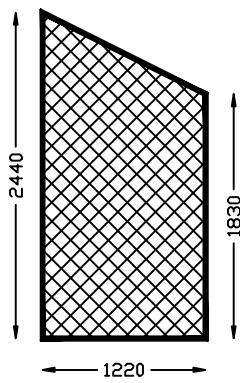

Pt No 7420

Pt No 7421

Pt No 8013

Pt No 8014

IMPERIAL EQUIVALENTS OF METRIC SIZES	
2440mm = 8ft	1830mm = 6ft
1220mm = 8ft	610mm = 2ft

Alistage

SHAPES AND SIZES OF
Plywood Decked Stages
AVAILABLE FOR HIRE AND SALE

Pt No 7422

Pt No 7423

Pt No 7424

Pt No 7425

Pt No 7426

Pt No 7427

Pt No 7428

Pt No 7429

Pt No 7406

Pt No 7407

Pt No 7408

Pt No 7409

IMPERIAL EQUIVALENTS OF METRIC SIZES	
2440mm = 8ft	1830mm = 6ft
1220mm = 8ft	610mm = 2ft

Alistage

SHAPES AND SIZES OF
Plywood Decked Stages
AVAILABLE FOR HIRE AND SALE

IMPERIAL EQUIVALENTS OF METRIC SIZES	
2440mm = 8ft	1830mm = 6ft
1220mm = 8ft	610mm = 2ft

Alistage

SHAPES AND SIZES OF Plywood Decked Stages AVAILABLE FOR HIRE AND SALE

IMPERIAL EQUIVALENTS OF METRIC SIZES	
2440mm = 8ft	1830mm = 6ft
1220mm = 8ft	610mm = 2ft