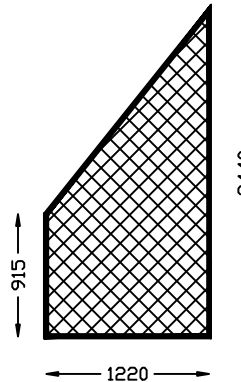

Alistage

SHAPES AND SIZES OF
Plywood Decked Stages
AVAILABLE FOR HIRE AND SALE

Pt No 7424

IMPERIAL EQUIVALENTS OF METRIC SIZES	
2440mm = 8ft	1830mm = 6ft
1220mm = 8ft	610mm = 2ft