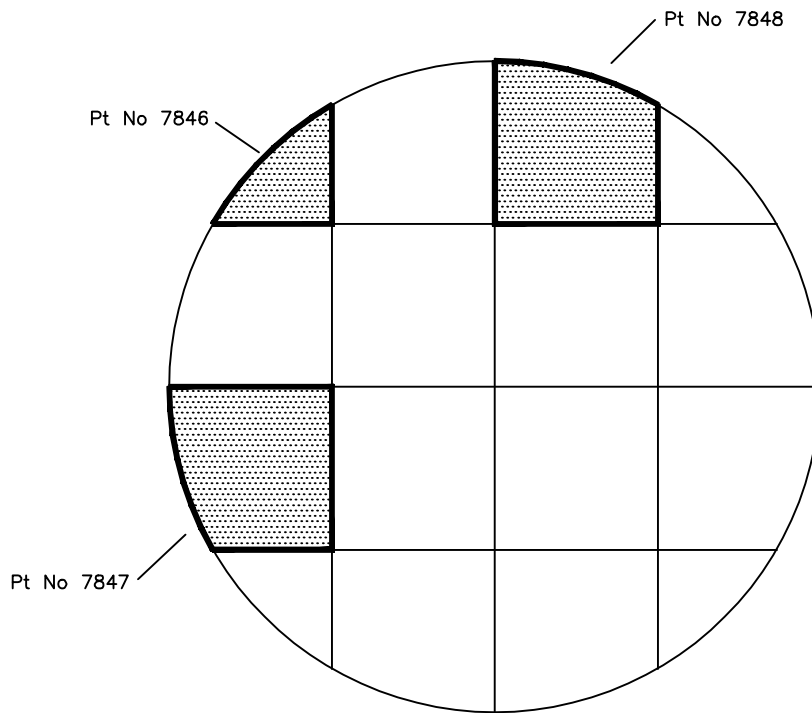

Alistage

SHAPES AND SIZES OF
Bar Deck Stages
AVAILABLE FOR HIRE AND SALE

← 610 →
Pt No 7509

← 610 →
Pt No 7805

← 610 →
Pt No 7806

← 610 →
Pt No 7808

← 610 →
Pt No 8015

IMPERIAL EQUIVALENTS OF METRIC SIZES	
2440mm = 8ft	1830mm = 6ft
1220mm = 8ft	610mm = 2ft

Alistage

SHAPES AND SIZES OF
Light Deck Stages
AVAILABLE FOR HIRE AND SALE

Pt No 7841

Pt No 7842

Pt No 7843

Pt No 7844

Pt No 7849

Pt No 7845

Pt No 7846

Pt No 7847

Pt No 7848

IMPERIAL EQUIVALENTS OF METRIC SIZES	
2440mm = 8ft	1830mm = 6ft
1220mm = 8ft	610mm = 2ft

4.88 Mtr DIAMETER STAGE

IMPERIAL EQUIVALENTS OF METRIC SIZES	
2440mm = 8ft	1830mm = 6ft
1220mm = 8ft	610mm = 2ft

Alistage

SHAPES AND SIZES OF
Grid Deck Stages
AVAILABLE FOR HIRE AND SALE

DETAIL OF GRID DECK SURFACE

IMPERIAL EQUIVALENTS OF METRIC SIZES	
2440mm = 8ft	1830mm = 6ft
1220mm = 8ft	610mm = 2ft