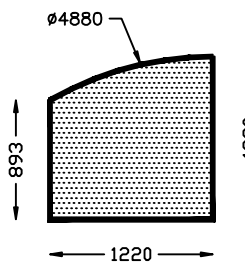

Alistage

SHAPES AND SIZES OF
Light Deck Stages
AVAILABLE FOR HIRE AND SALE

Pt No 7847

IMPERIAL EQUIVALENTS OF METRIC SIZES	
2440mm = 8ft	1830mm = 6ft
1220mm = 8ft	610mm = 2ft