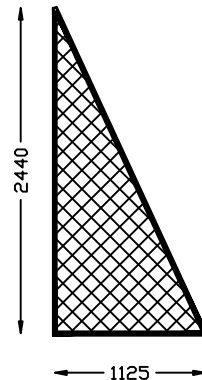

← 915 →

Pt No 8010

IMPERIAL EQUIVALENTS OF METRIC SIZES

2440mm = 8ft 1830mm = 6ft
1220mm = 8ft 610mm = 2ft

Alistage

SHAPES AND SIZES OF Plywood Decked Stages AVAILABLE FOR HIRE AND SALE

← 762.5 →

Pt No 8016

← 915 →

Pt No 7749

← 762.5 →

Pt No 7951

← 610 →

Pt No 7501

IMPERIAL EQUIVALENTS OF METRIC SIZES

2440mm = 8ft 1830mm = 6ft
1220mm = 8ft 610mm = 2ft

Alistage

SHAPES AND SIZES OF Plywood Decked Stages AVAILABLE FOR HIRE AND SALE

← 305 →

Pt No 7359

← 610 →

Pt No 7508

Pt No 7504

Pt No 7503

Pt No 7420

Pt No 7421

Pt No 8013

Pt No 8014

IMPERIAL EQUIVALENTS OF METRIC SIZES	
2440mm = 8ft	1830mm = 6ft
1220mm = 8ft	610mm = 2ft

Alistage

SHAPES AND SIZES OF
Plywood Decked Stages
AVAILABLE FOR HIRE AND SALE