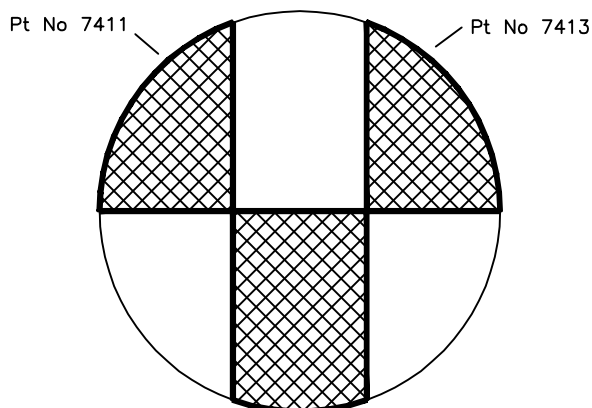

IMPERIAL EQUIVALENTS OF METRIC SIZES	
2440mm = 8ft	1830mm = 6ft
1220mm = 8ft	610mm = 2ft

Alistage

SHAPES AND SIZES OF Plywood Decked Stages AVAILABLE FOR HIRE AND SALE

IMPERIAL EQUIVALENTS OF METRIC SIZES	
2440mm = 8ft	1830mm = 6ft
1220mm = 8ft	610mm = 2ft

Alistage

**SHAPES AND SIZES OF
Plywood Decked Stages
AVAILABLE FOR HIRE AND SALE**

2 Mtr DIAMETER STAGE

2.44 Mtr DIAMETER STAGE

3 Mtr DIAMETER STAGE

4.88 Mtr DIAMETER STAGE

4 Mtr DIAMETER STAGE

IMPERIAL EQUIVALENTS OF METRIC SIZES			
2440mm	= 8ft	1830mm	= 6ft
1220mm	= 8ft	610mm	= 2ft

Alistage

SHAPES AND SIZES OF
Bar Deck Stages
AVAILABLE FOR HIRE AND SALE

← 610 →
Pt No 7509

← 610 →
Pt No 7805

← 610 →
Pt No 7806

← 610 →
Pt No 7808

← 610 →
Pt No 8015

IMPERIAL EQUIVALENTS OF METRIC SIZES	
2440mm = 8ft	1830mm = 6ft
1220mm = 8ft	610mm = 2ft