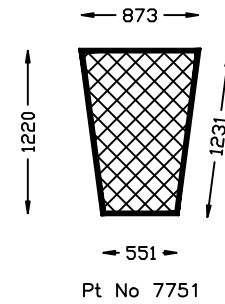

Pt No 7420

Pt No 7421

Pt No 8013

Pt No 8014

IMPERIAL EQUIVALENTS OF METRIC SIZES	
2440mm = 8ft	1830mm = 6ft
1220mm = 8ft	610mm = 2ft

Alistage

SHAPES AND SIZES OF
Plywood Decked Stages
AVAILABLE FOR HIRE AND SALE

Pt No 7406

Pt No 7407

Pt No 7408

Pt No 7409

IMPERIAL EQUIVALENTS OF METRIC SIZES	
2440mm = 8ft	1830mm = 6ft
1220mm = 8ft	610mm = 2ft

Alistage

SHAPES AND SIZES OF
Plywood Decked Stages
AVAILABLE FOR HIRE AND SALE

IMPERIAL EQUIVALENTS OF METRIC SIZES	
2440mm = 8ft	1830mm = 6ft
1220mm = 8ft	610mm = 2ft

Alistage

SHAPES AND SIZES OF Plywood Decked Stages AVAILABLE FOR HIRE AND SALE

IMPERIAL EQUIVALENTS OF METRIC SIZES	
2440mm = 8ft	1830mm = 6ft
1220mm = 8ft	610mm = 2ft

Alistage

**SHAPES AND SIZES OF
Plywood Decked Stages
AVAILABLE FOR HIRE AND SALE**

2 Mtr DIAMETER STAGE

2.44 Mtr DIAMETER STAGE

3 Mtr DIAMETER STAGE

4.88 Mtr DIAMETER STAGE

4 Mtr DIAMETER STAGE

IMPERIAL EQUIVALENTS OF METRIC SIZES			
2440mm	= 8ft	1830mm	= 6ft
1220mm	= 8ft	610mm	= 2ft