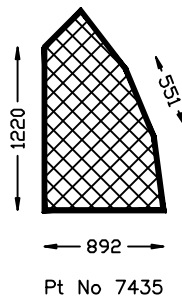

Pt No 7420

Pt No 7421

Pt No 8013

Pt No 8014

IMPERIAL EQUIVALENTS OF METRIC SIZES	
2440mm = 8ft	1830mm = 6ft
1220mm = 8ft	610mm = 2ft

Alistage

SHAPES AND SIZES OF
Plywood Decked Stages
AVAILABLE FOR HIRE AND SALE

Pt No 7406

Pt No 7407

Pt No 7408

Pt No 7409

IMPERIAL EQUIVALENTS OF METRIC SIZES	
2440mm = 8ft	1830mm = 6ft
1220mm = 8ft	610mm = 2ft

Alistage

SHAPES AND SIZES OF
Plywood Decked Stages
AVAILABLE FOR HIRE AND SALE

IMPERIAL EQUIVALENTS OF METRIC SIZES	
2440mm = 8ft	1830mm = 6ft
1220mm = 8ft	610mm = 2ft

THE OVERALL DIAMETER OF THE ABOVE UNIT IS 9.15 Mtrs
THE DIAMETER OF THE INTERMEDIATE CIRCLE IS 6.69 Mtrs
THE DIAMETER OF THE SMALLER INNER CIRCLE IS 4.22 Mtrs

IMPERIAL EQUIVALENTS OF METRIC SIZES	
2440mm = 8ft	1830mm = 6ft
1220mm = 8ft	610mm = 2ft

Alistage

SHAPES AND SIZES OF Plywood Decked Stages AVAILABLE FOR HIRE AND SALE

IMPERIAL EQUIVALENTS OF METRIC SIZES	
2440mm = 8ft	1830mm = 6ft
1220mm = 8ft	610mm = 2ft