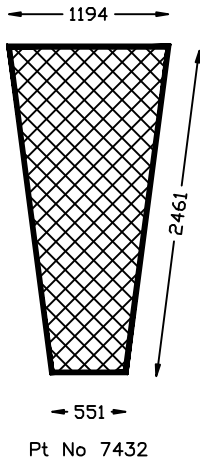

Pt No 7420

Pt No 7421

Pt No 8013

Pt No 8014

IMPERIAL EQUIVALENTS OF METRIC SIZES	
2440mm = 8ft	1830mm = 6ft
1220mm = 8ft	610mm = 2ft

Alistage

SHAPES AND SIZES OF
Plywood Decked Stages
AVAILABLE FOR HIRE AND SALE

Pt No 7406

Pt No 7407

Pt No 7408

Pt No 7409

IMPERIAL EQUIVALENTS OF METRIC SIZES	
2440mm = 8ft	1830mm = 6ft
1220mm = 8ft	610mm = 2ft

Alistage

SHAPES AND SIZES OF
Plywood Decked Stages
AVAILABLE FOR HIRE AND SALE

IMPERIAL EQUIVALENTS OF METRIC SIZES	
2440mm = 8ft	1830mm = 6ft
1220mm = 8ft	610mm = 2ft

Alistage

SHAPES AND SIZES OF Plywood Decked Stages AVAILABLE FOR HIRE AND SALE

IMPERIAL EQUIVALENTS OF METRIC SIZES	
2440mm = 8ft	1830mm = 6ft
1220mm = 8ft	610mm = 2ft

Alistage

**SHAPES AND SIZES OF
Plywood Decked Stages
AVAILABLE FOR HIRE AND SALE**

2 Mtr DIAMETER STAGE

2.44 Mtr DIAMETER STAGE

3 Mtr DIAMETER STAGE

4.88 Mtr DIAMETER STAGE

4 Mtr DIAMETER STAGE

IMPERIAL EQUIVALENTS OF METRIC SIZES			
2440mm	= 8ft	1830mm	= 6ft
1220mm	= 8ft	610mm	= 2ft