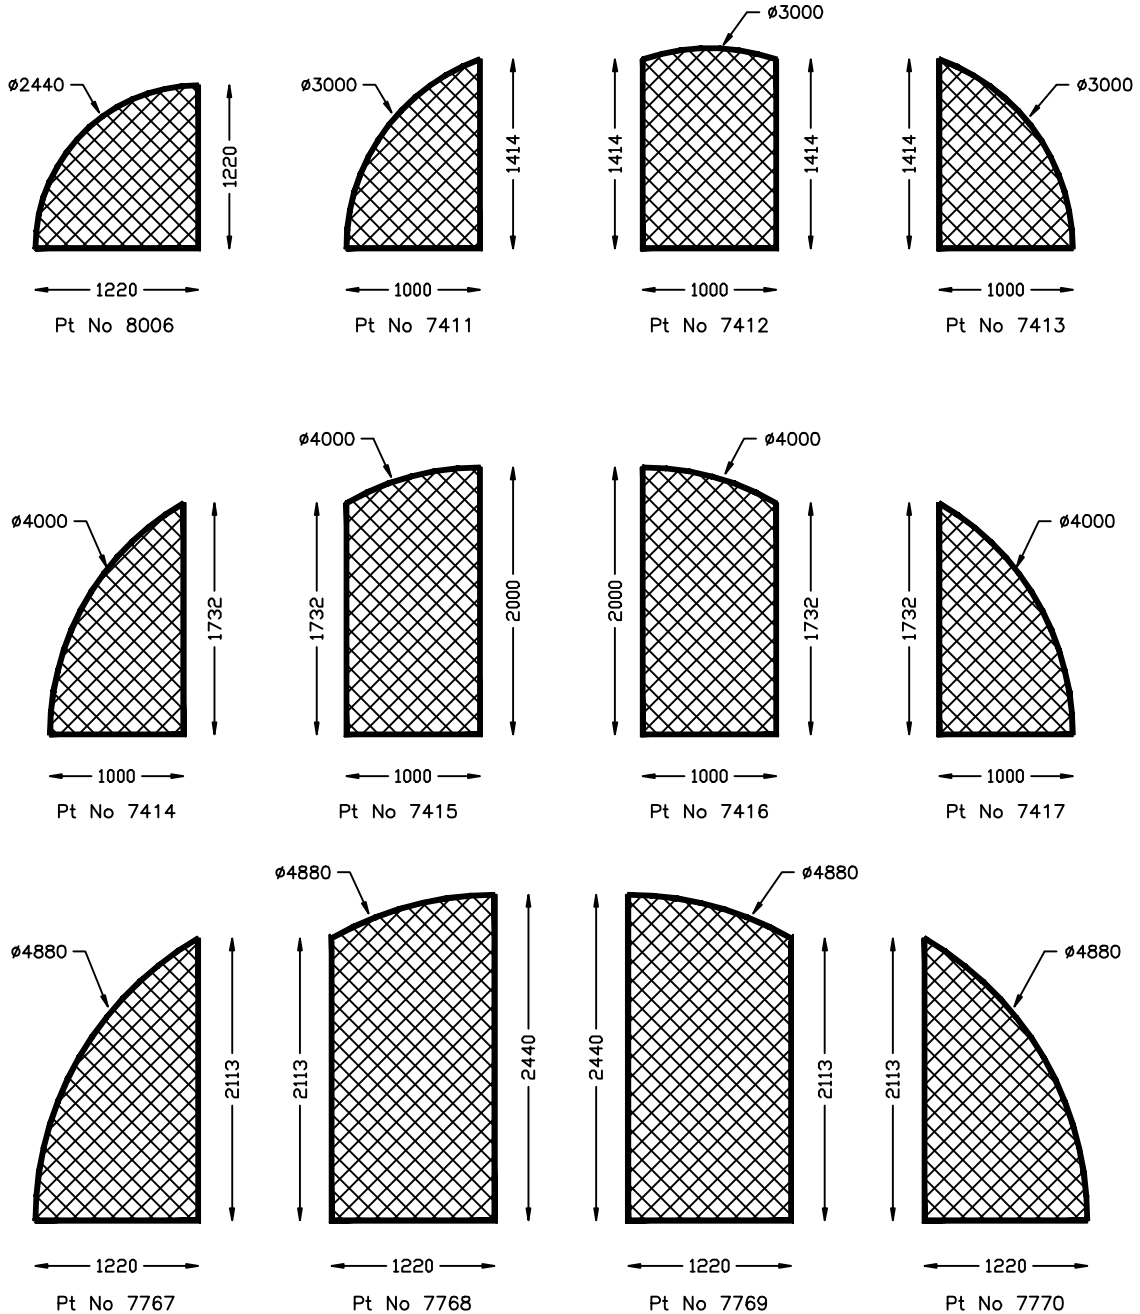

Pt No 7406

Pt No 7407

Pt No 7408

Pt No 7409

IMPERIAL EQUIVALENTS OF METRIC SIZES	
2440mm = 8ft	1830mm = 6ft
1220mm = 8ft	610mm = 2ft

Alistage

SHAPES AND SIZES OF
Plywood Decked Stages
AVAILABLE FOR HIRE AND SALE

IMPERIAL EQUIVALENTS OF METRIC SIZES	
2440mm = 8ft	1830mm = 6ft
1220mm = 8ft	610mm = 2ft

Alistage

SHAPES AND SIZES OF Plywood Decked Stages AVAILABLE FOR HIRE AND SALE

IMPERIAL EQUIVALENTS OF METRIC SIZES	
2440mm = 8ft	1830mm = 6ft
1220mm = 8ft	610mm = 2ft

Alistage

**SHAPES AND SIZES OF
Plywood Decked Stages
AVAILABLE FOR HIRE AND SALE**

2 Mtr DIAMETER STAGE

2.44 Mtr DIAMETER STAGE

3 Mtr DIAMETER STAGE

4.88 Mtr DIAMETER STAGE

4 Mtr DIAMETER STAGE

IMPERIAL EQUIVALENTS OF METRIC SIZES			
2440mm	= 8ft	1830mm	= 6ft
1220mm	= 8ft	610mm	= 2ft

Alistage

SHAPES AND SIZES OF
Bar Deck Stages
AVAILABLE FOR HIRE AND SALE

← 610 →
Pt No 7509

← 610 →
Pt No 7805

← 610 →
Pt No 7806

← 610 →
Pt No 7808

← 610 →
Pt No 8015

IMPERIAL EQUIVALENTS OF METRIC SIZES	
2440mm = 8ft	1830mm = 6ft
1220mm = 8ft	610mm = 2ft