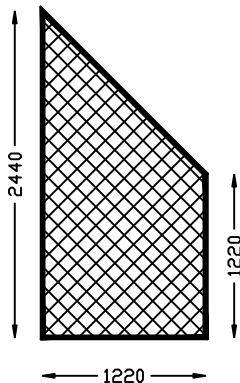

Pt No 7420

Pt No 7421

Pt No 8013

Pt No 8014

IMPERIAL EQUIVALENTS OF METRIC SIZES	
2440mm = 8ft	1830mm = 6ft
1220mm = 8ft	610mm = 2ft

Alistage

SHAPES AND SIZES OF
Plywood Decked Stages
AVAILABLE FOR HIRE AND SALE

Pt No 7422

Pt No 7423

Pt No 7424

Pt No 7425

Pt No 7426

Pt No 7427

Pt No 7428

Pt No 7429

Pt No 7406

Pt No 7407

Pt No 7408

Pt No 7409

IMPERIAL EQUIVALENTS OF METRIC SIZES	
2440mm = 8ft	1830mm = 6ft
1220mm = 8ft	610mm = 2ft

Alistage

SHAPES AND SIZES OF
Plywood Decked Stages
AVAILABLE FOR HIRE AND SALE

IMPERIAL EQUIVALENTS OF METRIC SIZES	
2440mm = 8ft	1830mm = 6ft
1220mm = 8ft	610mm = 2ft

Alistage

SHAPES AND SIZES OF Plywood Decked Stages AVAILABLE FOR HIRE AND SALE

IMPERIAL EQUIVALENTS OF METRIC SIZES	
2440mm = 8ft	1830mm = 6ft
1220mm = 8ft	610mm = 2ft