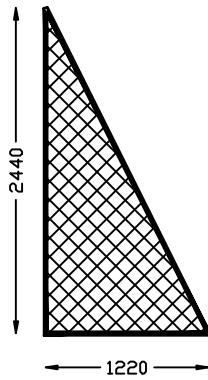

← 915 →

Pt No 8010

IMPERIAL EQUIVALENTS OF METRIC SIZES

2440mm = 8ft 1830mm = 6ft
1220mm = 8ft 610mm = 2ft

Alistage

SHAPES AND SIZES OF Plywood Decked Stages AVAILABLE FOR HIRE AND SALE

← 762.5 →

Pt No 8016

← 915 →

Pt No 7749

← 762.5 →

Pt No 7951

← 610 →

Pt No 7501

IMPERIAL EQUIVALENTS OF METRIC SIZES

2440mm = 8ft 1830mm = 6ft
1220mm = 8ft 610mm = 2ft

Alistage

SHAPES AND SIZES OF Plywood Decked Stages AVAILABLE FOR HIRE AND SALE

← 305 →

Pt No 7359

← 610 →

Pt No 7508

Pt No 7504

Pt No 7503

Pt No 7420

Pt No 7421

Pt No 8013

Pt No 8014

IMPERIAL EQUIVALENTS OF METRIC SIZES	
2440mm = 8ft	1830mm = 6ft
1220mm = 8ft	610mm = 2ft

Alistage

SHAPES AND SIZES OF
Plywood Decked Stages
AVAILABLE FOR HIRE AND SALE