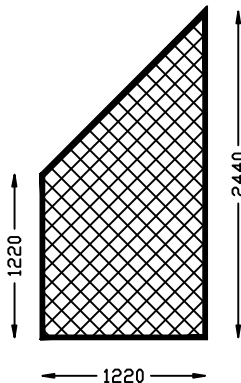

Pt No 7420

Pt No 7421

Pt No 8013

Pt No 8014

IMPERIAL EQUIVALENTS OF METRIC SIZES	
2440mm = 8ft	1830mm = 6ft
1220mm = 8ft	610mm = 2ft

Alistage

SHAPES AND SIZES OF
Plywood Decked Stages
AVAILABLE FOR HIRE AND SALE

Pt No 7422

Pt No 7423

Pt No 7424

Pt No 7425

Pt No 7426

Pt No 7427

Pt No 7428

Pt No 7429

Pt No 7406

Pt No 7407

Pt No 7408

Pt No 7409

IMPERIAL EQUIVALENTS OF METRIC SIZES	
2440mm = 8ft	1830mm = 6ft
1220mm = 8ft	610mm = 2ft

Alistage

SHAPES AND SIZES OF
Plywood Decked Stages
AVAILABLE FOR HIRE AND SALE