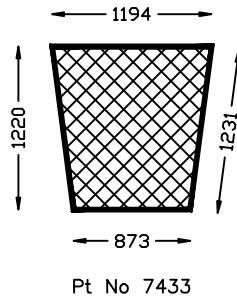

Pt No 7420

Pt No 7421

Pt No 8013

Pt No 8014

IMPERIAL EQUIVALENTS OF METRIC SIZES	
2440mm = 8ft	1830mm = 6ft
1220mm = 8ft	610mm = 2ft

Alistage

SHAPES AND SIZES OF
Plywood Decked Stages
AVAILABLE FOR HIRE AND SALE

Pt No 7406

Pt No 7407

Pt No 7408

Pt No 7409

IMPERIAL EQUIVALENTS OF METRIC SIZES	
2440mm = 8ft	1830mm = 6ft
1220mm = 8ft	610mm = 2ft

Alistage

SHAPES AND SIZES OF
Plywood Decked Stages
AVAILABLE FOR HIRE AND SALE

IMPERIAL EQUIVALENTS OF METRIC SIZES	
2440mm = 8ft	1830mm = 6ft
1220mm = 8ft	610mm = 2ft

THE OVERALL DIAMETER OF THE ABOVE UNIT IS 9.15 Mtrs
THE DIAMETER OF THE INTERMEDIATE CIRCLE IS 6.69 Mtrs
THE DIAMETER OF THE SMALLER INNER CIRCLE IS 4.22 Mtrs

IMPERIAL EQUIVALENTS OF METRIC SIZES	
2440mm = 8ft	1830mm = 6ft
1220mm = 8ft	610mm = 2ft

Alistage

SHAPES AND SIZES OF Plywood Decked Stages AVAILABLE FOR HIRE AND SALE

IMPERIAL EQUIVALENTS OF METRIC SIZES	
2440mm = 8ft	1830mm = 6ft
1220mm = 8ft	610mm = 2ft