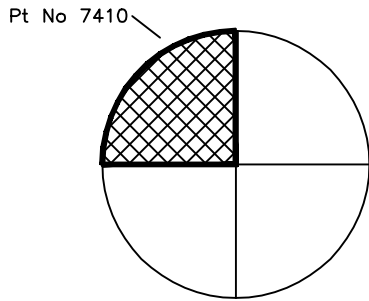

Pt No 7406

Pt No 7407

Pt No 7408

Pt No 7409

IMPERIAL EQUIVALENTS OF METRIC SIZES	
2440mm = 8ft	1830mm = 6ft
1220mm = 8ft	610mm = 2ft

Alistage

SHAPES AND SIZES OF
Plywood Decked Stages
AVAILABLE FOR HIRE AND SALE

IMPERIAL EQUIVALENTS OF METRIC SIZES	
2440mm = 8ft	1830mm = 6ft
1220mm = 8ft	610mm = 2ft

Alistage

SHAPES AND SIZES OF Plywood Decked Stages AVAILABLE FOR HIRE AND SALE

IMPERIAL EQUIVALENTS OF METRIC SIZES	
2440mm = 8ft	1830mm = 6ft
1220mm = 8ft	610mm = 2ft

Alistage

**SHAPES AND SIZES OF
Plywood Decked Stages
AVAILABLE FOR HIRE AND SALE**

2 Mtr DIAMETER STAGE

2.44 Mtr DIAMETER STAGE

3 Mtr DIAMETER STAGE

4.88 Mtr DIAMETER STAGE

4 Mtr DIAMETER STAGE

IMPERIAL EQUIVALENTS OF METRIC SIZES			
2440mm	= 8ft	1830mm	= 6ft
1220mm	= 8ft	610mm	= 2ft

Alistage

SHAPES AND SIZES OF
Bar Deck Stages
AVAILABLE FOR HIRE AND SALE

← 610 →
Pt No 7509

← 610 →
Pt No 7805

← 610 →
Pt No 7806

← 610 →
Pt No 7808

← 610 →
Pt No 8015

IMPERIAL EQUIVALENTS OF METRIC SIZES	
2440mm = 8ft	1830mm = 6ft
1220mm = 8ft	610mm = 2ft