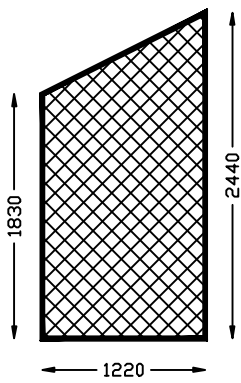

Pt No 7420

Pt No 7421

Pt No 8013

Pt No 8014

IMPERIAL EQUIVALENTS OF METRIC SIZES	
2440mm = 8ft	1830mm = 6ft
1220mm = 8ft	610mm = 2ft

Alistage

SHAPES AND SIZES OF
Plywood Decked Stages
AVAILABLE FOR HIRE AND SALE

Pt No 7406

Pt No 7407

Pt No 7408

Pt No 7409

IMPERIAL EQUIVALENTS OF METRIC SIZES	
2440mm = 8ft	1830mm = 6ft
1220mm = 8ft	610mm = 2ft

Alistage

SHAPES AND SIZES OF
Plywood Decked Stages
AVAILABLE FOR HIRE AND SALE

IMPERIAL EQUIVALENTS OF METRIC SIZES	
2440mm = 8ft	1830mm = 6ft
1220mm = 8ft	610mm = 2ft

Alistage

SHAPES AND SIZES OF Plywood Decked Stages AVAILABLE FOR HIRE AND SALE

IMPERIAL EQUIVALENTS OF METRIC SIZES	
2440mm = 8ft	1830mm = 6ft
1220mm = 8ft	610mm = 2ft

Alistage

**SHAPES AND SIZES OF
Plywood Decked Stages
AVAILABLE FOR HIRE AND SALE**

2 Mtr DIAMETER STAGE

2.44 Mtr DIAMETER STAGE

3 Mtr DIAMETER STAGE

4.88 Mtr DIAMETER STAGE

4 Mtr DIAMETER STAGE

IMPERIAL EQUIVALENTS OF METRIC SIZES			
2440mm	= 8ft	1830mm	= 6ft
1220mm	= 8ft	610mm	= 2ft