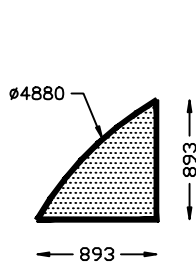

Alistage

**SHAPES AND SIZES OF
Plywood Decked Stages
AVAILABLE FOR HIRE AND SALE**

2 Mtr DIAMETER STAGE

2.44 Mtr DIAMETER STAGE

3 Mtr DIAMETER STAGE

4.88 Mtr DIAMETER STAGE

4 Mtr DIAMETER STAGE

IMPERIAL EQUIVALENTS OF METRIC SIZES			
2440mm	= 8ft	1830mm	= 6ft
1220mm	= 8ft	610mm	= 2ft

Alistage

SHAPES AND SIZES OF
Bar Deck Stages
AVAILABLE FOR HIRE AND SALE

← 610 →
Pt No 7509

← 610 →
Pt No 7805

← 610 →
Pt No 7806

← 610 →
Pt No 7808

← 610 →
Pt No 8015

IMPERIAL EQUIVALENTS OF METRIC SIZES	
2440mm = 8ft	1830mm = 6ft
1220mm = 8ft	610mm = 2ft

Alistage

SHAPES AND SIZES OF
Light Deck Stages
AVAILABLE FOR HIRE AND SALE

Pt No 7841

Pt No 7842

Pt No 7843

Pt No 7844

Pt No 7849

Pt No 7845

Pt No 7846

Pt No 7847

Pt No 7848

IMPERIAL EQUIVALENTS OF METRIC SIZES	
2440mm = 8ft	1830mm = 6ft
1220mm = 8ft	610mm = 2ft

4.88 Mtr DIAMETER STAGE

IMPERIAL EQUIVALENTS OF METRIC SIZES	
2440mm = 8ft	1830mm = 6ft
1220mm = 8ft	610mm = 2ft