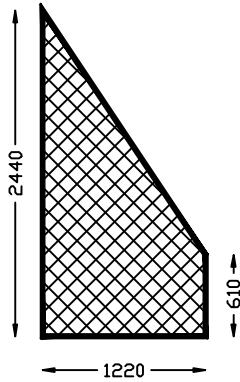

Alistage

SHAPES AND SIZES OF
Plywood Decked Stages
AVAILABLE FOR HIRE AND SALE

Pt No 7423

IMPERIAL EQUIVALENTS OF METRIC SIZES	
2440mm = 8ft	1830mm = 6ft
1220mm = 8ft	610mm = 2ft