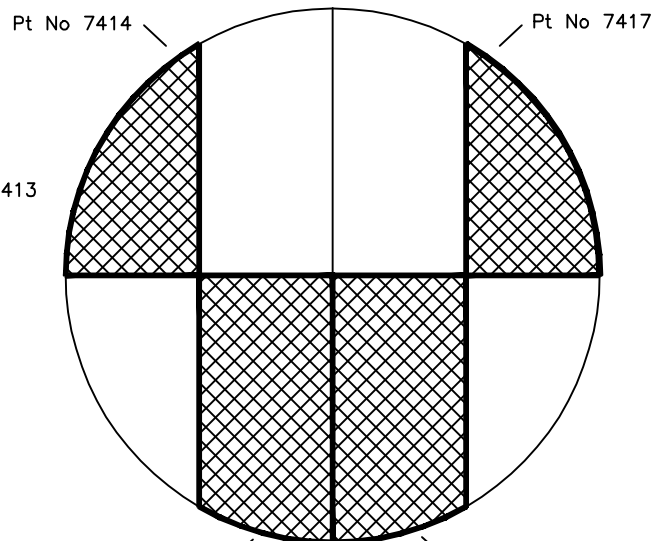

IMPERIAL EQUIVALENTS OF METRIC SIZES	
2440mm = 8ft	1830mm = 6ft
1220mm = 8ft	610mm = 2ft

Alistage

SHAPES AND SIZES OF Plywood Decked Stages AVAILABLE FOR HIRE AND SALE

IMPERIAL EQUIVALENTS OF METRIC SIZES	
2440mm = 8ft	1830mm = 6ft
1220mm = 8ft	610mm = 2ft

Alistage

**SHAPES AND SIZES OF
Plywood Decked Stages
AVAILABLE FOR HIRE AND SALE**

2 Mtr DIAMETER STAGE

2.44 Mtr DIAMETER STAGE

3 Mtr DIAMETER STAGE

4.88 Mtr DIAMETER STAGE

4 Mtr DIAMETER STAGE

IMPERIAL EQUIVALENTS OF METRIC SIZES			
2440mm	= 8ft	1830mm	= 6ft
1220mm	= 8ft	610mm	= 2ft

Alistage

SHAPES AND SIZES OF
Bar Deck Stages
AVAILABLE FOR HIRE AND SALE

← 610 →
Pt No 7509

← 610 →
Pt No 7805

← 610 →
Pt No 7806

← 610 →
Pt No 7808

← 610 →
Pt No 8015

IMPERIAL EQUIVALENTS OF METRIC SIZES	
2440mm = 8ft	1830mm = 6ft
1220mm = 8ft	610mm = 2ft