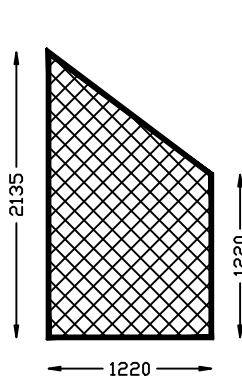

Alistage

SHAPES AND SIZES OF
Plywood Decked Stages
AVAILABLE FOR HIRE AND SALE

Pt No 7429

IMPERIAL EQUIVALENTS OF METRIC SIZES	
2440mm = 8ft	1830mm = 6ft
1220mm = 8ft	610mm = 2ft