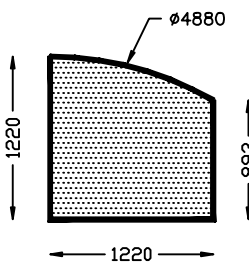

Alistage

**SHAPES AND SIZES OF
Plywood Decked Stages
AVAILABLE FOR HIRE AND SALE**

2 Mtr DIAMETER STAGE

2.44 Mtr DIAMETER STAGE

3 Mtr DIAMETER STAGE

4.88 Mtr DIAMETER STAGE

4 Mtr DIAMETER STAGE

IMPERIAL EQUIVALENTS OF METRIC SIZES			
2440mm	= 8ft	1830mm	= 6ft
1220mm	= 8ft	610mm	= 2ft

Alistage

SHAPES AND SIZES OF
Bar Deck Stages
AVAILABLE FOR HIRE AND SALE

← 610 →
Pt No 7509

← 610 →
Pt No 7805

← 610 →
Pt No 7806

← 610 →
Pt No 7808

← 610 →
Pt No 8015

IMPERIAL EQUIVALENTS OF METRIC SIZES	
2440mm = 8ft	1830mm = 6ft
1220mm = 8ft	610mm = 2ft

Alistage

SHAPES AND SIZES OF
Light Deck Stages
AVAILABLE FOR HIRE AND SALE

Pt No 7841

Pt No 7842

Pt No 7843

Pt No 7844

Pt No 7849

Pt No 7845

Pt No 7846

Pt No 7847

Pt No 7848

IMPERIAL EQUIVALENTS OF METRIC SIZES	
2440mm = 8ft	1830mm = 6ft
1220mm = 8ft	610mm = 2ft

4.88 Mtr DIAMETER STAGE

IMPERIAL EQUIVALENTS OF METRIC SIZES	
2440mm = 8ft	1830mm = 6ft
1220mm = 8ft	610mm = 2ft