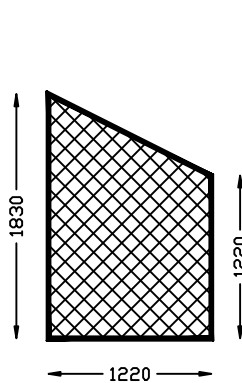

Pt No 7420

Pt No 7421

Pt No 8013

Pt No 8014

IMPERIAL EQUIVALENTS OF METRIC SIZES	
2440mm = 8ft	1830mm = 6ft
1220mm = 8ft	610mm = 2ft

Alistage

SHAPES AND SIZES OF
Plywood Decked Stages
AVAILABLE FOR HIRE AND SALE

Pt No 7406

Pt No 7407

Pt No 7408

Pt No 7409

IMPERIAL EQUIVALENTS OF METRIC SIZES	
2440mm = 8ft	1830mm = 6ft
1220mm = 8ft	610mm = 2ft

Alistage

SHAPES AND SIZES OF
Plywood Decked Stages
AVAILABLE FOR HIRE AND SALE

Alistage

**SHAPES AND SIZES OF
Plywood Decked Stages
AVAILABLE FOR HIRE AND SALE**

2 Mtr DIAMETER STAGE

2.44 Mtr DIAMETER STAGE

3 Mtr DIAMETER STAGE

4.88 Mtr DIAMETER STAGE

4 Mtr DIAMETER STAGE

IMPERIAL EQUIVALENTS OF METRIC SIZES			
2440mm	= 8ft	1830mm	= 6ft
1220mm	= 8ft	610mm	= 2ft

Alistage

SHAPES AND SIZES OF
Bar Deck Stages
AVAILABLE FOR HIRE AND SALE

← 610 →
Pt No 7509

← 610 →
Pt No 7805

← 610 →
Pt No 7806

← 610 →
Pt No 7808

← 610 →
Pt No 8015

IMPERIAL EQUIVALENTS OF METRIC SIZES	
2440mm = 8ft	1830mm = 6ft
1220mm = 8ft	610mm = 2ft