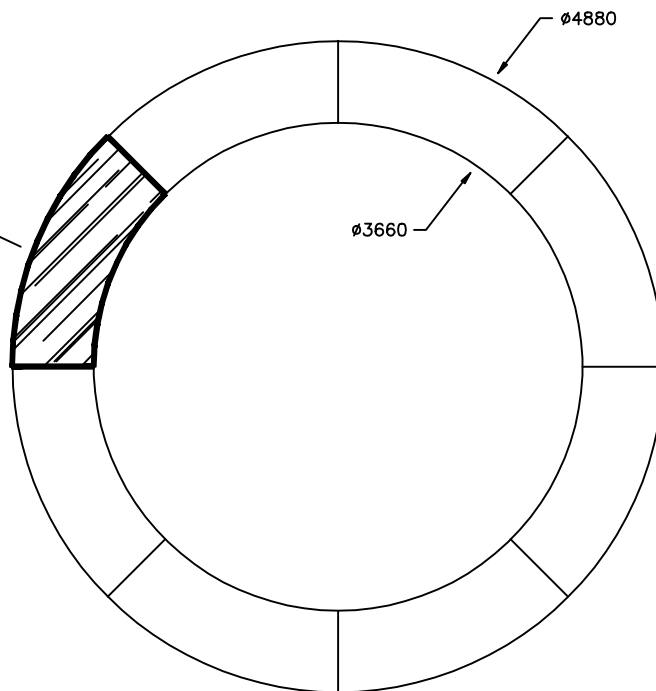

IMPERIAL EQUIVALENTS OF METRIC SIZES	
2440mm = 8ft	1830mm = 6ft
1220mm = 8ft	610mm = 2ft

Alistage

SHAPES AND SIZES OF Plywood Decked Stages AVAILABLE FOR HIRE AND SALE

IMPERIAL EQUIVALENTS OF METRIC SIZES	
2440mm = 8ft	1830mm = 6ft
1220mm = 8ft	610mm = 2ft

Alistage

**SHAPES AND SIZES OF
Plywood Decked Stages
AVAILABLE FOR HIRE AND SALE**

2 Mtr DIAMETER STAGE

2.44 Mtr DIAMETER STAGE

3 Mtr DIAMETER STAGE

4.88 Mtr DIAMETER STAGE

4 Mtr DIAMETER STAGE

IMPERIAL EQUIVALENTS OF METRIC SIZES			
2440mm	= 8ft	1830mm	= 6ft
1220mm	= 8ft	610mm	= 2ft

Alistage

SHAPES AND SIZES OF
Bar Deck Stages
AVAILABLE FOR HIRE AND SALE

← 610 →
Pt No 7509

← 610 →
Pt No 7805

← 610 →
Pt No 7806

← 610 →
Pt No 7808

← 610 →
Pt No 8015

IMPERIAL EQUIVALENTS OF METRIC SIZES	
2440mm = 8ft	1830mm = 6ft
1220mm = 8ft	610mm = 2ft

Pt No 7846

Pt No 7847

Pt No 7848

IMPERIAL EQUIVALENTS OF METRIC SIZES	
2440mm = 8ft	1830mm = 6ft
1220mm = 8ft	610mm = 2ft

4.88 Mtr DIAMETER STAGE

IMPERIAL EQUIVALENTS OF METRIC SIZES	
2440mm = 8ft	1830mm = 6ft
1220mm = 8ft	610mm = 2ft