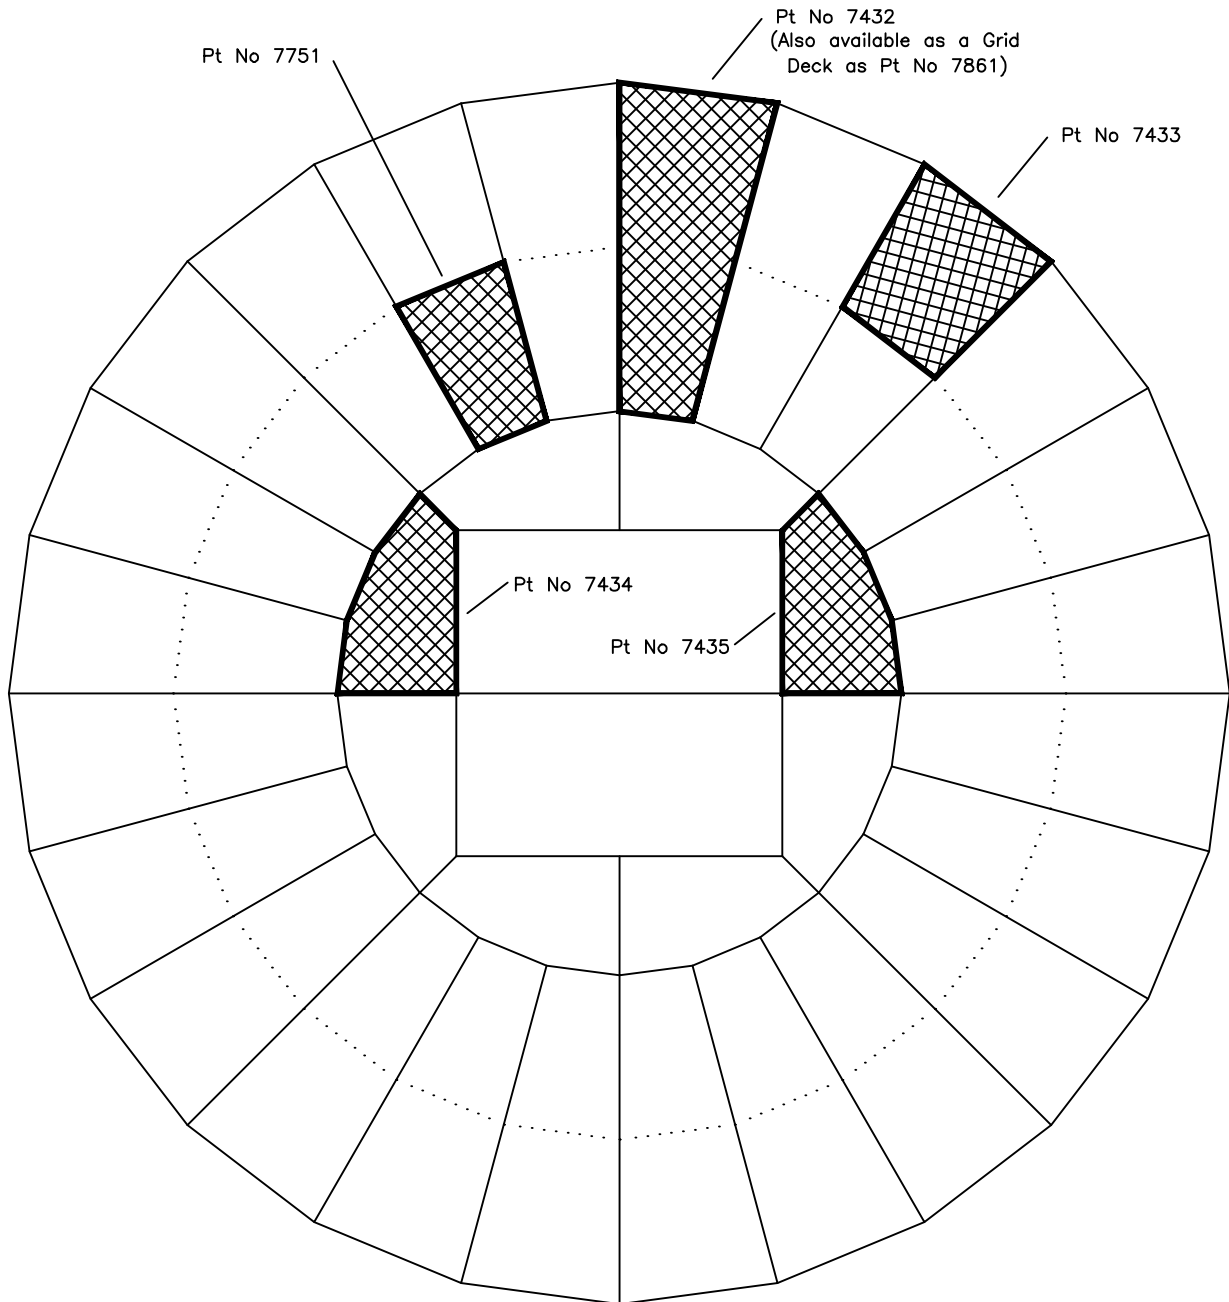

THE OVERALL DIAMETER OF THE ABOVE UNIT IS 9.15 Mtrs
THE DIAMETER OF THE INTERMEDIATE CIRCLE IS 6.69 Mtrs
THE DIAMETER OF THE SMALLER INNER CIRCLE IS 4.22 Mtrs

IMPERIAL EQUIVALENTS OF METRIC SIZES	
2440mm = 8ft	1830mm = 6ft
1220mm = 8ft	610mm = 2ft